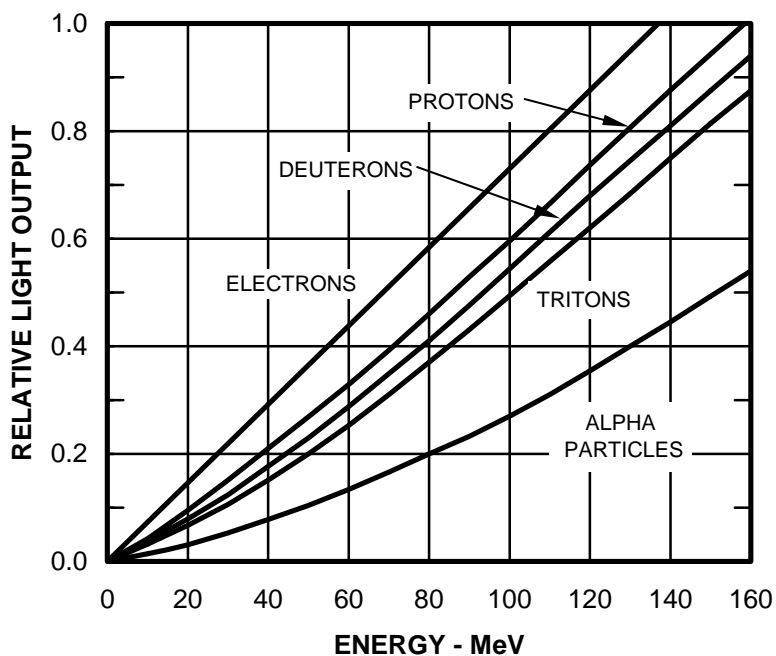

RANGE OF ATOMIC PARTICLES IN PLASTIC SCINTILLATOR

RESPONSE OF PLASTIC SCINTILLATORS TO ATOMIC PARTICLES

ELJEN TECHNOLOGY
 1300 W. Broadway
 Sweetwater TX 79556 USA

Tel: (325) 235-4276 or (888) 800-8771
 Fax: (325) 235-0701
 Website: www.eljentechnology.com