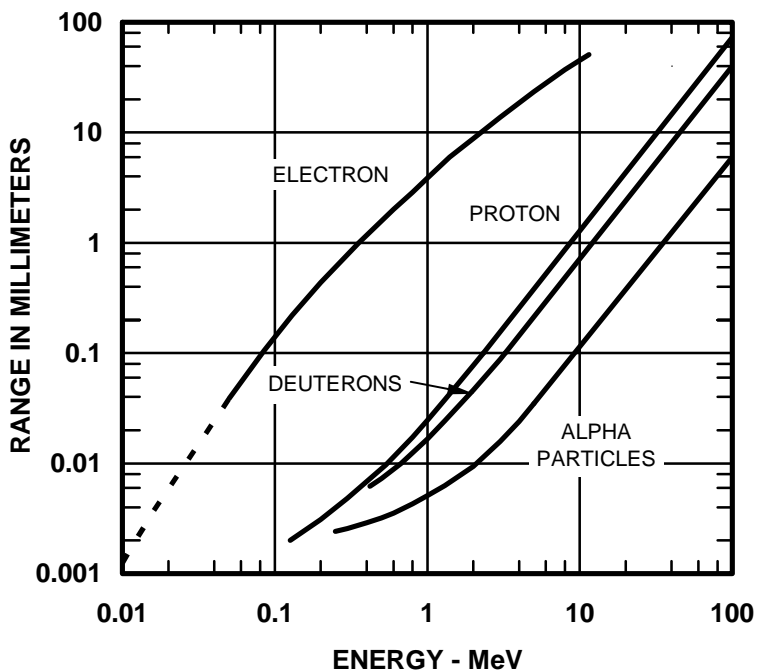

RANGE OF ATOMIC PARTICLES IN PLASTIC SCINTILLATOR

RESPONSE OF PLASTIC SCINTILLATORS TO ATOMIC PARTICLES

ELJEN TECHNOLOGY
 1300 W. Broadway
 Sweetwater TX 79556 USA

Tel: (325) 235-4276 or (888) 800-8771
 Fax: (325) 235-0701
 Website: www.eljentechnology.com