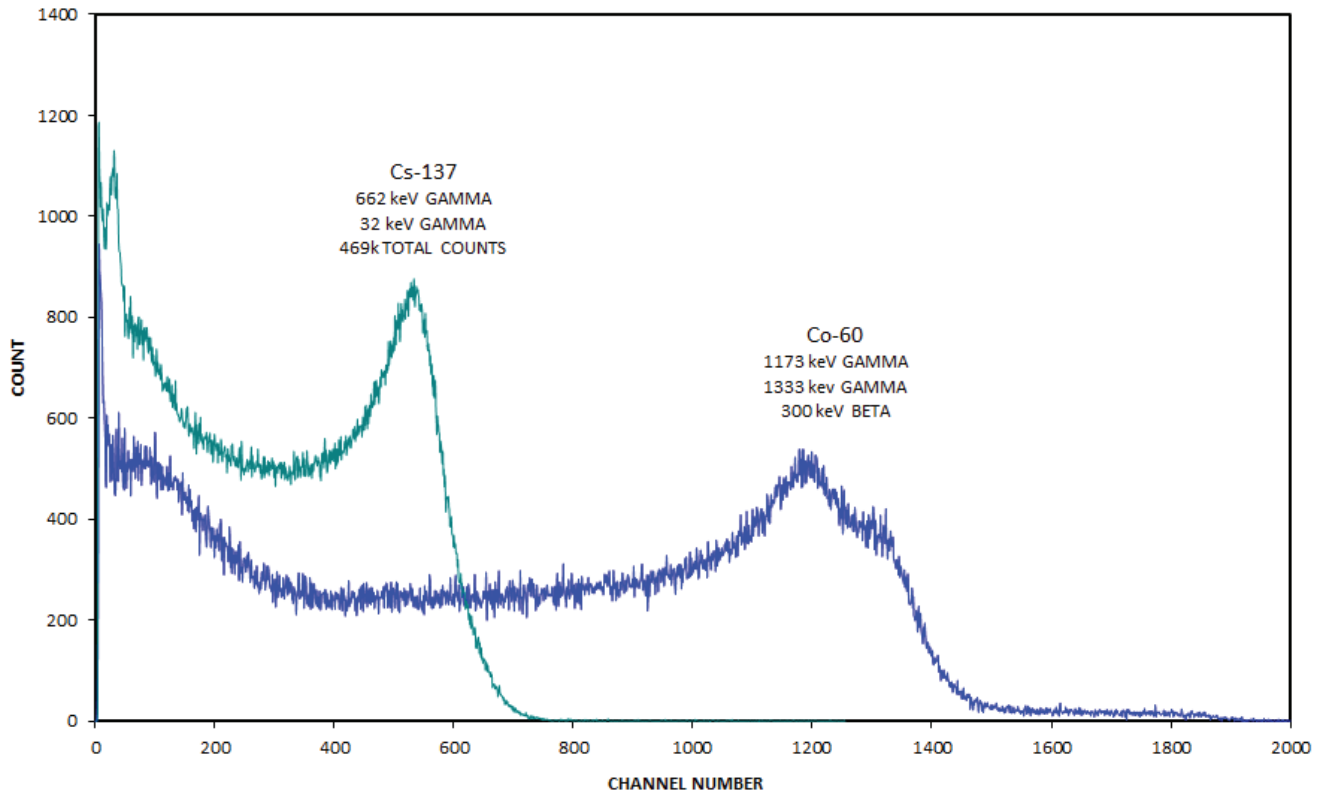

Co-60 AND Cs-137 DETECTED BY A 2 in DIA. × 2 in EJ-200 SCINTILLATOR

Revision Date: 5/26/2016

ELJEN TECHNOLOGY
1300 W. Broadway, Sweetwater, TX 79556
www.eljentechnology.com • eljen@eljentechnology.com
Toll Free (USA): (888)-800-8771 • Tel: (325)-235-4276 • Fax: (325) 235-0701